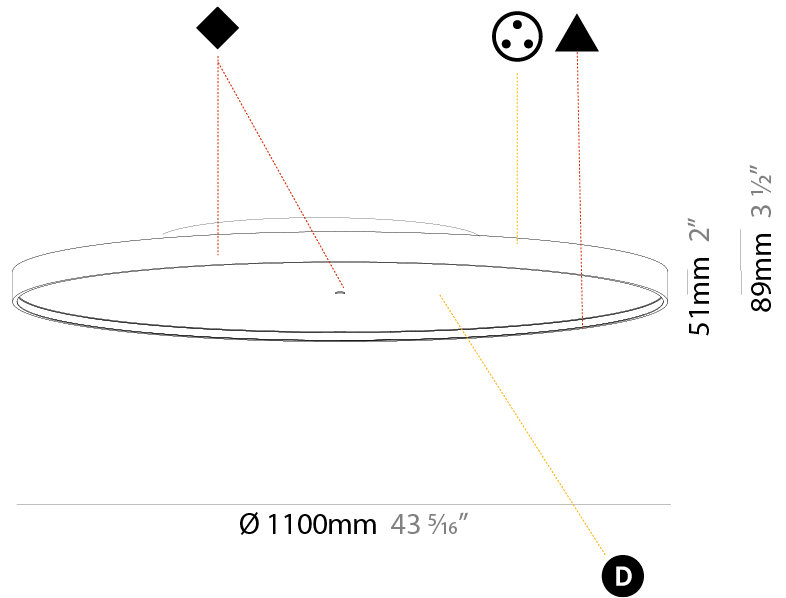

GENERAL

Series: Sign Diva
Subseries: Sign Diva Korona
Brand: Prolicht
Division: Architectural
Mounting Type: Surface
Mounting Location: Ceiling
Subcategory: Ambient

PHYSICAL

Shape: Round
Diameter (mm): 1100
Diameter (in): 43 ⁵/₁₆
Height (mm): 89
Height (in): 3 ¹/₂
Light Distribution: Direct / Indirect
Weight (kg): 18.901
Weight (lbs): 41.67
Diffuser: Direct - PMMA - Opal/Micro-Prism/Sparkling Secret/Vintage Industrial / Indirect - White/Yellow/Orange/Red/Blue/Green
Fixture Finish: SSR / BKV / CWI / CRY / HAB / UFT / ITA / RUA / FTG / MYG / LOD / PUS / FRO / FUP / KIA / POP / BLS / SPG / MEY / GOH / GUM / CHC / COM / ABZ / JAG / OBR / MOS / ROR
Fixture Material: Extruded Aluminum / Steel

ELECTRICAL

Lamp Type: LED (Zhaga Standard)
Input Wattage (W): 169.4
Total Output Wattage (W): 134
Dimming: Tri-Mode (Non-Dimming and Phase Dimming (120Vac only) and 0-10V Dimming)
Driver Included: Yes
Driver Location: Integrated
Driver Type: Constant Current - Universal
Driver Class: Class 2
Input Voltage (V): 120 - 277
Constant Current (MA): 600

LED

Color Temperature (°K): 3000 / 3500 / 4000
Max. Delivered Lumen (lm): 19520 / 19933 / 20340
CRI: >90 CRI
Lamp Life (hrs): 50000

OPTICAL

RATINGS AND CERTIFICATIONS

Certified By: Certified for North American Standards
IP rating: IP20

PROJECT
TYPE
SPECIFIER
QUANTITY
DATE