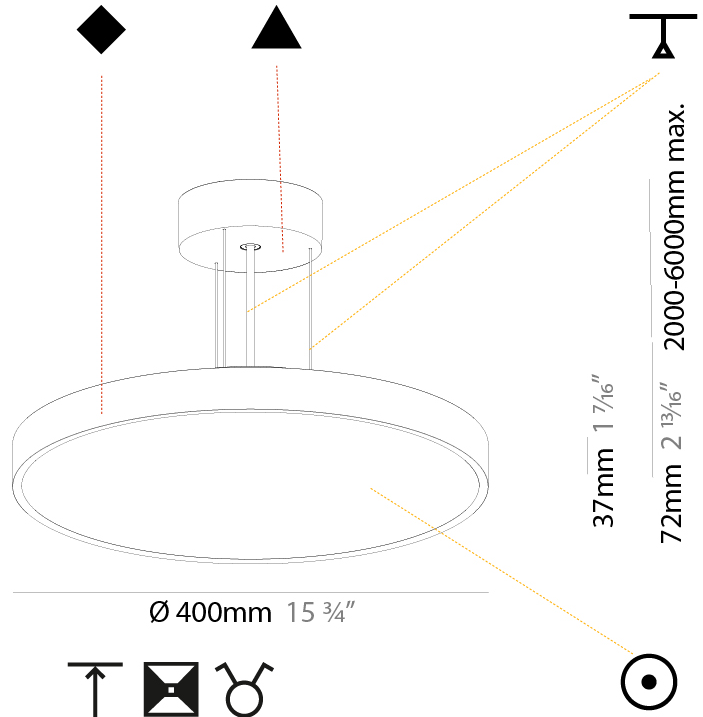

GENERAL

Series: Sign Diva
Subseries: Sign Diva
Brand: Prolicht
Division: Architectural
Mounting Type: Suspension
Mounting Location: Ceiling
Subcategory: Pendant

PHYSICAL

Shape: Round
Diameter (mm): 400
Diameter (in): 15 ³/₄
Height (mm): 72
Height (in): 2 ¹³/₁₆
Max. Overall Height (mm): 2072
Max. Overall Height (in): 81 ⁹/₁₆
Light Distribution: Direct / Indirect
Weight (kg): 3.398
Weight (lbs): 7.49
Diffuser: PMMA - Opal / Micro-Prism / Sparkling Secret / Vintage Industrial with Shine Ring
Fixture Finish: SSR / BKV / CWI / CRY / HAB / UFT / ITA / RUA / FTG / MYG / LOD / PUS / FRO / FUP / KIA / POP / BLS / SPG / MEY / GOH / GUM / CHC / COM / ABZ / JAG / OBR / MOS / ROR
Fixture Material: Extruded Aluminum / Steel
Cable Details: 2000mm or 6000mm Transparent Cable

ELECTRICAL

Lamp Type: LED (Zhaga Standard)
Input Wattage (W): 34.1
Total Output Wattage (W): 16 / 12
Dimming: Tri-Mode (Non-Dimming and Phase Dimming (120Vac only) and 0-10V Dimming)
Driver Included: Yes
Driver Location: Integrated
Driver Type: Constant Current - Universal
Driver Class: Class 2
Input Voltage (V): 120 - 277
Constant Current (MA): 500

LED

Color Temperature (°K): 2700 / 3000 / 3500 / 4000
Max. Delivered Lumen (lm): 2676 / 2651 / 2681 / 2736
CRI: >90 CRI
Lamp Life (hrs): 50000

OPTICAL

RATINGS AND CERTIFICATIONS

Certified By: Certified for North American Standards
IP rating: IP20