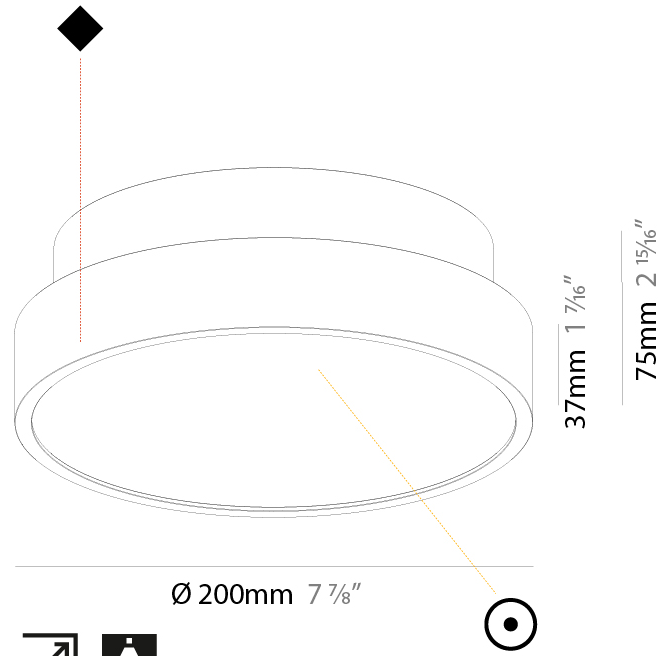

GENERAL

Series: Sign Diva
Subseries: Sign Diva
Brand: Prolicht
Division: Architectural
Mounting Type: Surface
Mounting Location: Ceiling
Subcategory: Ambient

PHYSICAL

Shape: Round
Diameter (mm): 200
Diameter (in): 7 7/8
Height (mm): 75
Height (in): 2 15/16
Light Distribution: Direct
Weight (kg): 1.122
Weight (lbs): 2.474

Diffuser: PMMA - Opal/Micro-Prism/Sparkling Secret/Vintage Industrial with Shine Ring

Fixture Finish: SSR / BKV / CWI / CRY / HAB / UFT / ITA / RUA / FTG / MYG / LOD / PUS / FRO / FUP / KIA / POP / BLS / SPG / MEY / GOH / GUM / CHC / COM / ABZ / JAG / OBR / MOS / ROR

Fixture Material: Extruded Aluminum / Steel

ELECTRICAL

Lamp Type: LED (Zhaga Standard)
Input Wattage (W): 12.1
Total Output Wattage (W): 11
Dimming: Tri-Mode (Non-Dimming and Phase Dimming (120Vac only) and 0-10V Dimming)
Driver Included: Yes
Driver Location: Integrated
Driver Type: Constant Current - Universal
Driver Class: Class 2
Input Voltage (V): 120 - 277
Constant Current (MA): 350

LED

Color Temperature (°K): 3000 / 3500 / 4000
Max. Delivered Lumen (lm): 1040 / 1058 / 1080
CRI: >90 CRI
Lamp Life (hrs): 50000

OPTICAL

RATINGS AND CERTIFICATIONS

Certified By: Certified for North American Standards
IP rating: IP20

PROJECT
TYPE
SPECIFIER
QUANTITY
DATE