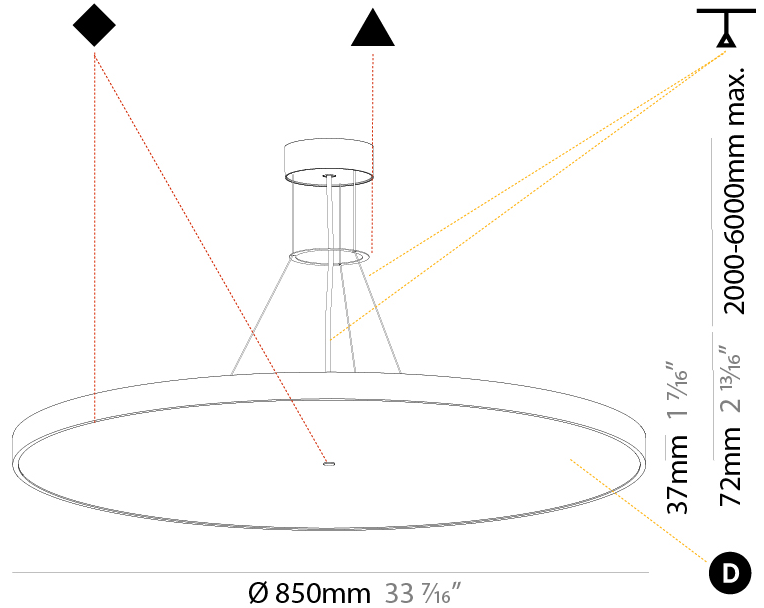

GENERAL

Series: Sign Diva
Subseries: Sign Diva
Brand: Prolicht
Division: Architectural
Mounting Type: Suspension
Mounting Location: Ceiling
Subcategory: Pendant

PHYSICAL

Shape: Round
Diameter (mm): 850
Diameter (in): 33 7/16
Height (mm): 72
Height (in): 2 13/16
Max. Overall Height (mm): 6072
Max. Overall Height (in): 239 7/16
Light Distribution: Direct / Indirect
Weight (kg): 14.868
Weight (lbs): 32.78
Diffuser: PMMA - Opal / Micro-Prism / Sparkling Secret / Vintage Industrial
Fixture Finish: SSR / BKV / CWI / CRY / HAB / UFT / ITA / RUA / FTG / MYG / LOD / PUS / FRO / FUP / KIA / POP / BLS / SPG / MEY / GOH / GUM / CHC / COM / ABZ / JAG / OBR / MOS / ROR
Fixture Material: Extruded Aluminum / Steel
Cable Details: 2000mm or 6000mm Transparent Cable

ELECTRICAL

Lamp Type: LED (Zhaga Standard)
Input Wattage (W): 118.8
Total Output Wattage (W): 94.8
Dimming: Tri-Mode (Non-Dimming and Phase Dimming (120Vac only) and 0-10V Dimming)
Driver Included: Yes
Driver Location: Integrated
Driver Type: Constant Current - Universal
Driver Class: Class 2
Input Voltage (V): 120 - 277
Constant Current (MA): 600 / 350

LED

Color Temperature (°K): 2700 / 3000 / 3500 / 4000
Max. Delivered Lumen (lm): 9880 / 12310 / 12554 / 12810
CRI: >90 CRI
Lamp Life (hrs): 50000

OPTICAL

RATINGS AND CERTIFICATIONS

Certified By: Certified for North American Standards
IP rating: IP20

PROJECT _____
TYPE _____
SPECIFIER _____
QUANTITY _____
DATE _____